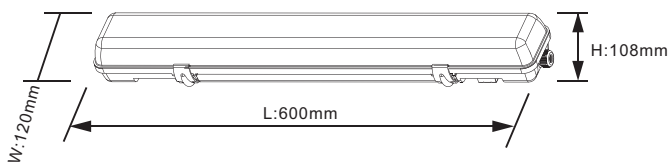

Tri-proof Light-B

0.6m 18W / 1.2m 24W 36W 40W / 1.5m 50W

CCT Changeable/Sensor/Emergency Option

Certificates

IPART

VEET

Application

Dimension (Unit: mm)

Technical Specification

Item	UL-TRI-18WB	UL-TRI-24WB	UL-TRI-36WB	UL-TRI-40WB	UL-TRI-50WB
Lumen	2520lm	3360lm	5040lm	5600lm	7000lm
Size(mm)	600×120×108mm	1270×108×85mm	1270×108×85mm	1270×108×85mm	1570×108×85mm
Voltage	AC220-240~50/60Hz				
Lumen Efficiency	140lm/W				
LED Type	SMD 2835				
CCT	2700K-6500K				
Beam Angle	120°				
PF	>0.9				
CRI	Ra>80				
IP Rank	Ip65				
Material	AL+PC				

Transport packing

Item	UL-TRI-18WB	UL-TRI-36WB	UL-TRI-50WB
Box Size	63.2*24.5*24.5	133*24.4*29	163*24.4*29
G.W.	6.5kg	12.6kg	16.4kg
QTY/Box	9pcs	6pcs	6pcs