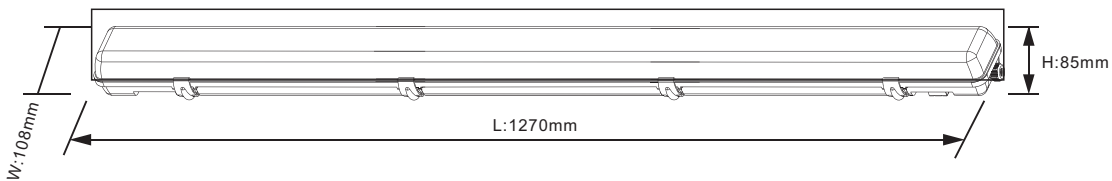

Tri-proof Light-B

0.6m 18W / 1.2m 24W 36W 40W / 1.5m 50W

CCT Changeable/Sensor/Emergency Option

Certificates

IPART

VEET

Application

Dimension (Unit: mm)

Technical Specification

Item	UL-TRI-18WB	UL-TRI-24WB	UL-TRI-36WB	UL-TRI-40WB	UL-TRI-50WB
Lumen	2520lm	3360lm	5040lm	5600lm	7000lm
Size(mm)	600×120×108mm	1270×108×85mm	1270×108×85mm	1270×108×85mm	1570×108×85mm
Voltage	AC220-240~50/60Hz				
Lumen Efficiency	140lm/W				
LED Type	SMD 2835				
CCT	2700K-6500K				
Beam Angle	120°				
PF	>0.9				
CRI	Ra>80				
IP Rank	Ip65				
Material	AL+PC				

Transport packing

Item	UL-TRI-18WB	UL-TRI-36WB	UL-TRI-50WB
Box Size	63.2*24.5*24.5	133*24.4*29	163*24.4*29
G.W.	6.5kg	12.6kg	16.4kg
QTY/Box	9pcs	6pcs	6pcs