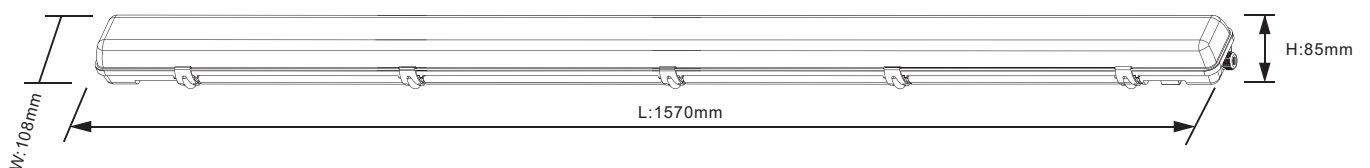

Tri-proof Light-B

0.6m 18W / 1.2m 24W 36W 40W / 1.5m 50W

CCT Changeable/Sensor/Emergency Option

Certificates

IPART

VEET

Application

Dimension (Unit: mm)

Technical Specification

Item	UL-TRI-18WB	UL-TRI-24WB	UL-TRI-36WB	UL-TRI-40WB	UL-TRI-50WB
Lumen	2520lm	3360lm	5040lm	5600lm	7000lm
Size(mm)	600×120×108mm	1270×108×85mm	1270×108×85mm	1270×108×85mm	1570×108×85mm
Voltage	AC220-240~50/60Hz				
Lumen Efficiency	140lm/W				
LED Type	SMD 2835				
CCT	2700K-6500K				
Beam Angle	120°				
PF	>0.9				
CRI	Ra>80				
IP Rank	Ip65				
Material	AL+PC				

Transport packing

Item	UL-TRI-18WB	UL-TRI-36WB	UL-TRI-50WB
Box Size	63.2*24.5*24.5	133*24.4*29	163*24.4*29
G.W.	6.5kg	12.6kg	16.4kg
QTY/Box	9pcs	6pcs	6pcs