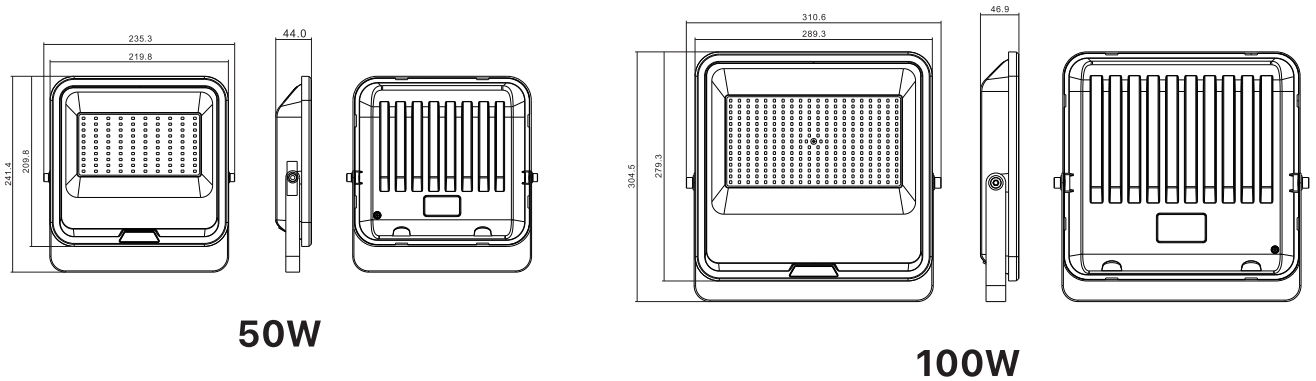

Product size