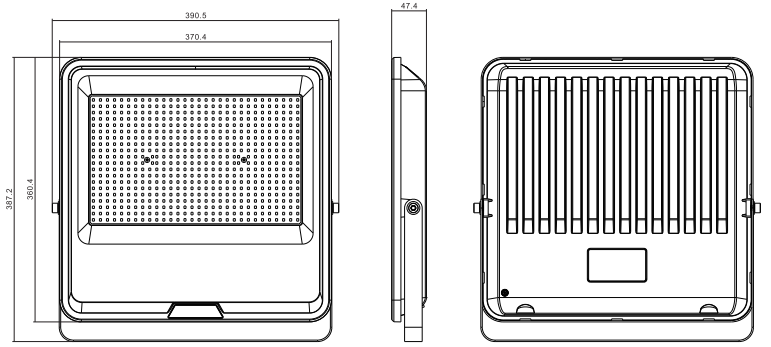

# Technical Specification

Item	ULFL-50W-C	ULFL-100W-C	ULFL-150W-C	ULFL-200W-C	ULFL-300W-C
Power	50W	100W	150W	200W	300W
Lumen (±10%)	7500 LM	15000 LM	22500 LM	30000 LM	45000 LM
Lumen Efficiency	150LM/W				
Voltage	AC100-2770V ~ 50/60Hz				
CCT	3000K / 4000K / 5000K / 6000K				
PF	>0.9				
CRI	≥70 or ≥80				
Beam Angle	120°				
LED CHIP	SMD2835				
THD	<20%				
IP	IP65				
IK	IK08				
Housing Color	Black				
Mounting Type	Bracket				

## Product size

**150W**

**200W**

**300W**